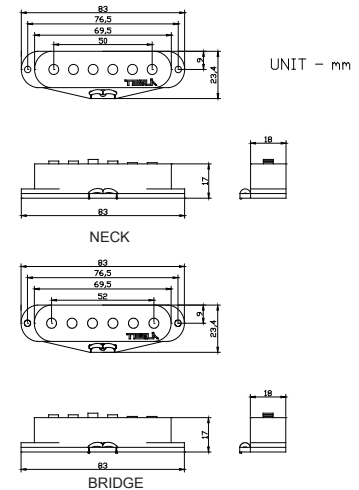

Equipped with 2 wire leads!

Position	D.C.Resistance	Resonant Peak	Spacing	Output Level	Tone Chart:
<b>NECK:</b>	6.2 kohm	8.86 kHz	50 mm	MID	
<b>MIDDLE:</b>	6.4 kohm	8.86 kHz	52 mm	MID-HIGH	
<b>BRIDGE:</b>	6.6 kohm	8.86 kHz	52 mm	MID-HIGH	