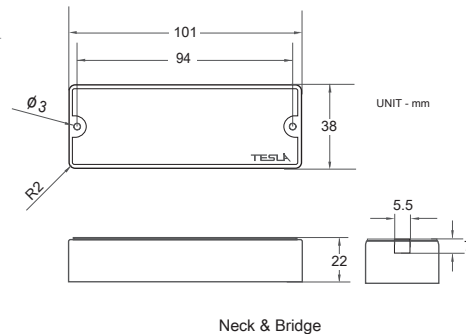

## CORONA-5SF

The Corona-5SF is a passive soapbar type dual coil pickup that has deep and rich lows and hits a punch in the midrange, it features waxed and shielded coils which results in the maximum noise reduction you can get from a pickup.

The Corona-5SF is equipped with 4 conductor wires, heavy formvar copper wire, ceramic bar type magnets and a 85mm magnetic field, this model is recommended for 5 string basses with less than 85mm spacing.

Position	D.C.Resistance	Resonant Peak	Spacing	Output Level	Tone Chart:
NECK:	10.3 kohm	5.1 kHz	85 mm	MID	
BRIDGE:	10.3 kohm	5.1 kHz	85 mm	MID	