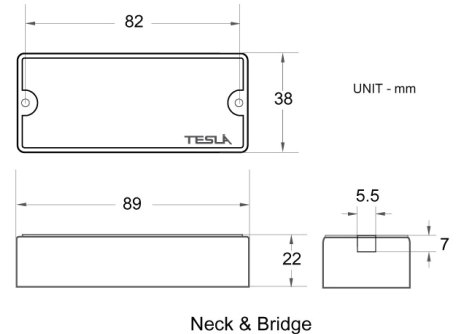

CORONA-4SF

The Corona-4SF is a passive soapbar type dual coil pickup that has deep and rich lows and hits a punch in the midrange, it features waxed and shielded coils which results in the maximum noise reduction you can get from a pickup.

The Corona-4SF is equipped with 4 conductor wires, heavy formvar copper wire, ceramic bar type magnets and a 75mm magnetic field, this model is recommended for 4 string basses with less than 75mm spacing.

Position	D.C.Resistance	Resonant Peak	Spacing	Output Level	Tone Chart:
NECK:	9.2 kohm	5.9 kHz	75 mm	MID	
BRIDGE:	9.2 kohm	5.9 kHz	75 mm	MID	

MORE INFORMATION

Type: DUAL COIL

Copper Wire: HEAVY FORMVAR

Magnet: CERAMIC (BARS)